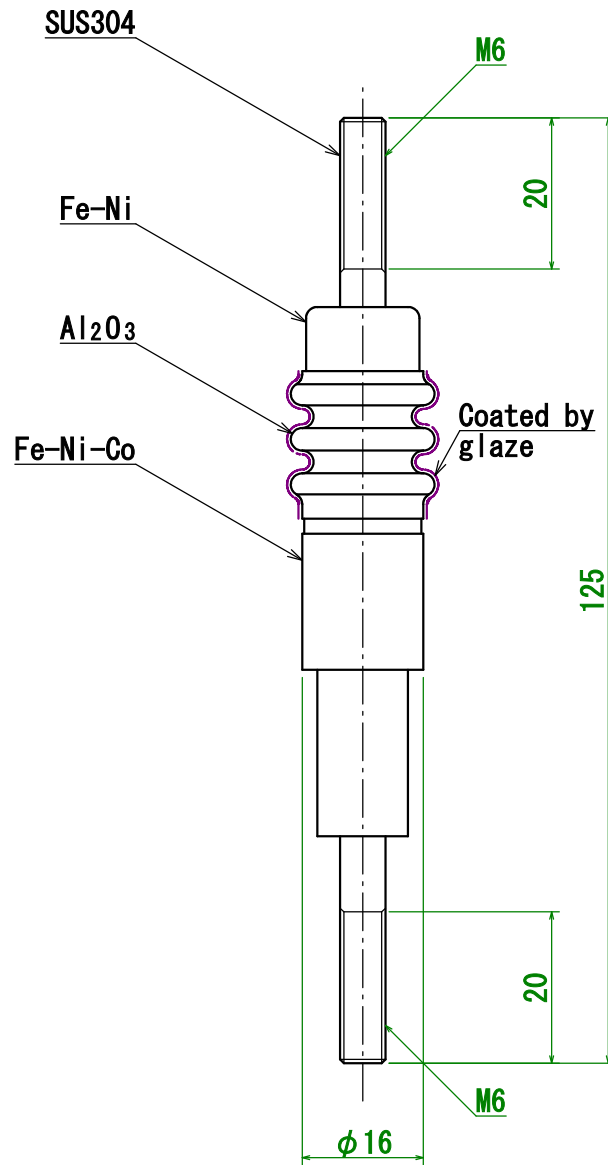

Specification	12kV-10A
Model No.	PF-SM6-12kV-10A
Contact	osaka-sales@kawasotexcel.co.jp Koeln-sales@kawasotexcel.de (in Europe)
Kawaso Texcel CO., Ltd.	

Model No. : PF-SM6-12kV-10A

Dimensions are in Millimeter.